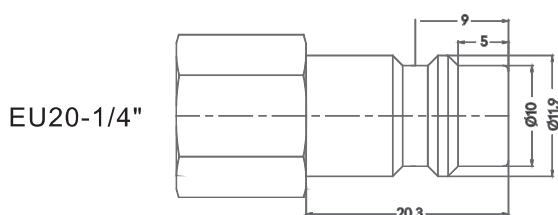

Ordering code

GE 20 - SF - 02 B

- ◆ German series
- ◆ Body size
20: 1/4"
- ◆ Coupling type
SF: Female socket
SM: Male socket
SH: Hose barb socket
SN: Nut lock socket
PF: Female plug
PM: Male plug
PH: Hose barb plug
PN: Nut lock plug
- ◆ Thread code
02: 1/4"PT
03: 3/8"PT
04: 1/2"PT
- ◆ Material code
B: Brass
S: Carbon steel
SS: Stainless steel SUS304/303

Specification

Series	GE20
Body Size(in.)	1/4"
Rated Pressure(MPa)	2.0MPa
Temperature Range	-10°C ~ +70°C
Locking Device	2 bars

Performance

Air GE20 Series (1/4"body size)

Plug profile

Compatible with

FOKCA	EU20
PARKER-RECTUS	25,26
JWL	520,530
CEJN	320

GE Series German Type Quick Coupling

Self sealing socket+Thru-type plug

Sockets/Couplers

Female Pipe Thread

Model	Body Size	Thread -T	Overall (A)	Hex Size (B)	Diameter (D)
GE20-SF-02	1/4	1/4"NPT	40.5	21	24.5

Male Pipe Thread

Model	Body Size	Thread -T	Overall (A)	Hex Size (B)	Diameter (D)
GE20-SM-02	1/4	1/4"NPT	39.6	21	24.5

Standard Hose Barb

Model	Body Size	Hose I.D.	Overall (A)	Hex Size (B)	Diameter (D)
GE20-SH-1/4	1/4	1/4"	54	21	24.5