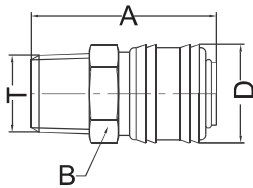

Ordering code

GE 20 - SF - 02 B

- ◆ German series
- ◆ Body size
20: 1/4"
- ◆ Coupling type
SF: Female socket
SM: Male socket
SH: Hose barb socket
SN: Nut lock socket
PF: Female plug
PM: Male plug
PH: Hose barb plug
PN: Nut lock plug
- ◆ Thread code
02: 1/4"PT
03: 3/8"PT
04: 1/2"PT
- ◆ Material code
B: Brass
S: Carbon steel
SS: Stainless steel SUS304/303

GE Series German Type Quick Coupling

Self sealing socket+Thru-type plug

Sockets/Couplers

Female Pipe Thread

Model	Body Size	Thread -T	Overall (A)	Hex Size (B)	Diameter (D)
GE20-SF-02	1/4	1/4"NPT	40.5	21	24.5

Male Pipe Thread

Model	Body Size	Thread -T	Overall (A)	Hex Size (B)	Diameter (D)
GE20-SM-02	1/4	1/4"NPT	39.6	21	24.5

Standard Hose Barb

Model	Body Size	Hose I.D.	Overall (A)	Hex Size (B)	Diameter (D)
GE20-SH-1/4	1/4	1/4"	54	21	24.5

Push-Lok Hose barb

Model	Body Size	Hose I.D.	Overall (A)	Hex Size (B)	Diameter (D)
GE20-SN-1/4	1/4	1/4"	41	21	24.5