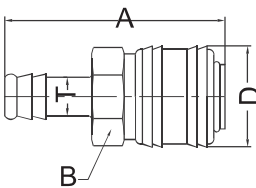

Ordering code

GE 20 - SF - 02 B

- ◆ German series
- ◆ Body size
20: 1/4"
- ◆ Coupling type
SF: Female socket
SM: Male socket
SH: Hose barb socket
SN: Nut lock socket
PF: Female plug
PM: Male plug
PH: Hose barb plug
PN: Nut lock plug
- ◆ Thread code
02: 1/4"PT
03: 3/8"PT
04: 1/2"PT
- ◆ Material code
B: Brass
S: Carbon steel
SS: Stainless steel SUS304/303

GE Series German Type Quick Coupling

Self sealing socket+Thru-type plug

Sockets/Couplers

Female Pipe Thread

Model	Body Size	Thread -T	Overall (A)	Hex Size (B)	Diameter (D)
GE20-SF-02	1/4	1/4"NPT	40.5	21	24.5

Male Pipe Thread

Model	Body Size	Thread -T	Overall (A)	Hex Size (B)	Diameter (D)
GE20-SM-02	1/4	1/4"NPT	39.6	21	24.5

Standard Hose Barb

Model	Body Size	Hose I.D.	Overall (A)	Hex Size (B)	Diameter (D)
GE20-SH-1/4	1/4	1/4"	54	21	24.5

Push-Lok Hose barb

Model	Body Size	Hose I.D.	Overall (A)	Hex Size (B)	Diameter (D)
GE20-SN-1/4	1/4	1/4"	41	21	24.5