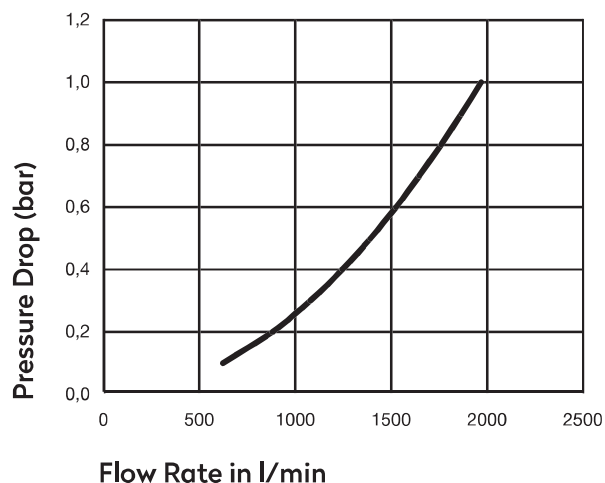

This series of coupling is thick, safe and reliable, easy to connect and disconnect, push-to-connect sleeve realizes one-handed operation, and the maximum working pressure is 2.0MPa. For regular GE20 series, it is available for 1/4" flow rate body only. If a larger flow rate is required, we can also provide GE30 and GE40 series.

Ordering code

GE 20 - SF - 02 B

- ◆ German series
- ◆ Body size
20: 1/4"
- ◆ Coupling type
SF: Female socket
SM: Male socket
SH: Hose barb socket
SN: Nut lock socket
PF: Female plug
PM: Male plug
PH: Hose barb plug
PN: Nut lock plug
- ◆ Thread code
02: 1/4"PT
03: 3/8"PT
04: 1/2"PT
- ◆ Material code
B: Brass
S: Carbon steel
SS: Stainless steel SUS304/303

Specification

Series	GE20
Body Size(in.)	1/4"
Rated Pressure(MPa)	2.0MPa
Temperature Range	-10°C ~ +70°C
Locking Device	2 bars

Performance

Air GE20 Series (1/4"body size)

Plug profile

Compatible with

FOKCA	EU20
PARKER-RECTUS	25,26
JWL	520,530
CEJN	320

Male Pipe Thread

Model	Body Size	Thread -T	Overall (A)	Hex Size (B)	Diameter (D)
GE20-SM-02	1/4	1/4"NPT	39.6	21	24.5

Standard Hose Barb

Model	Body Size	Hose I.D.	Overall (A)	Hex Size (B)	Diameter (D)
GE20-SH-1/4	1/4	1/4"	54	21	24.5