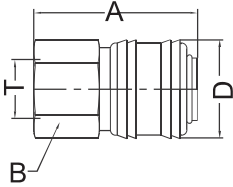

Ordering code

GE 20 - SF - 02 B

- ◆ German series
- ◆ Body size
20: 1/4"
- ◆ Coupling type
SF: Female socket
SM: Male socket
SH: Hose barb socket
SN: Nut lock socket
PF: Female plug
PM: Male plug
PH: Hose barb plug
PN: Nut lock plug
- ◆ Thread code
02: 1/4"PT
03: 3/8"PT
04: 1/2"PT
- ◆ Material code
B: Brass
S: Carbon steel
SS: Stainless steel SUS304/303

GE Series German Type Quick Coupling

Self sealing socket+Thru-type plug

Sockets/Couplers

Female Pipe Thread

Model	Body Size	Thread -T	Overall (A)	Hex Size (B)	Diameter (D)
GE20-SF-02	1/4	1/4"NPT	40.5	21	24.5

Male Pipe Thread

Model	Body Size	Thread -T	Overall (A)	Hex Size (B)	Diameter (D)
GE20-SM-02	1/4	1/4"NPT	39.6	21	24.5

Standard Hose Barb

Model	Body Size	Hose I.D.	Overall (A)	Hex Size (B)	Diameter (D)
GE20-SH-1/4	1/4	1/4"	54	21	24.5

Push-Lok Hose barb

Model	Body Size	Hose I.D.	Overall (A)	Hex Size (B)	Diameter (D)
GE20-SN-1/4	1/4	1/4"	41	21	24.5