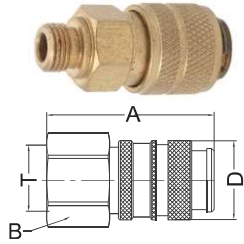

Ordering code

EM 10 - SF - 01 B

- ◆ Mini European series
- ◆ Body size
10: 1/8"
- ◆ Coupling type
SF: Female socket
SM: Male socket
SH: Hose barb socket
SN: Nut lock socket
PF: Female plug
PM: Male plug
PH: Hose barb plug
PN: Nut lock plug
- ◆ Thread code
01: 1/8"BSP
- ◆ Material code
B: Brass
S: Carbon steel
SS: Stainless steel SUS304/303

Plug profile

Specification

Series	EM10
Body Size(in.)	1/8"
Rated Pressure(MPa)	1.0MPa
Temperature Range	-10°C ~ +70°C
Locking Device	4 balls

Performance

Compatible with

FOKCA	EM20
PARKER-RECTUS	21,90
CAMOZZI	MINI SERIE
LEGRIS	9200

EM Series European Mini Type Quick Coupling

 Self sealing socket+Thru-type plug

Sockets/Couplers

Female Pipe Thread

Model	Body Size	Thread -T	Overall (A)	Hex Size (B)	Diameter (D)
EM10-SF-01	1/8	1/8"NPT	38	15	18

Male Pipe Thread

Model	Body Size	Thread -T	Overall (A)	Hex Size (B)	Diameter (D)
EM10-SM-01	1/8	1/8"NPT	38	15	18

Standard Hose Barb

Model	Body Size	Hose I.D.	Overall (A)	Hex Size (B)	Diameter (D)
EM10-SH-1/8	1/8	1/8"	45	15	18