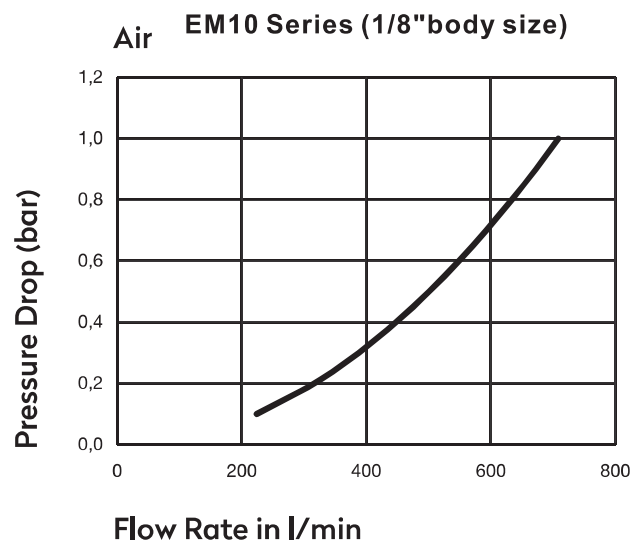

This series of coupling adopts a structure of 4 locking steel balls, which is safe and reliable, easy to connect and disconnect. The push-to-connect design is easy for operation by one hand. It is available for for 1/8" flow rate body only, which are generally used in medical equipment, pneumatic tools, or food machinery and other industries.

Ordering code

EM 10 - SF - 01 B

- ◆ Mini European series
- ◆ Body size
10: 1/8"
- ◆ Coupling type
SF: Female socket
SM: Male socket
SH: Hose barb socket
SN: Nut lock socket
PF: Female plug
PM: Male plug
PH: Hose barb plug
PN: Nut lock plug
- ◆ Thread code
01: 1/8"BSP
- ◆ Material code
B: Brass
S: Carbon steel
SS: Stainless steel SUS304/303

Plug profile

Specification

Series	EM10
Body Size(in.)	1/8"
Rated Pressure(MPa)	1.0MPa
Temperature Range	-10°C ~ +70°C
Locking Device	4 balls

Performance

Compatible with

FOKCA	EM20
PARKER-RECTUS	21,90
CAMOZZI	MINI SERIE
LEGRIS	9200

Male Pipe Thread

Model	Body Size	Thread -T	Overall (A)	Hex Size (B)	Diameter (D)
EM10-SM-01	1/8	1/8"NPT	38	15	18

Standard Hose Barb

Model	Body Size	Hose I.D.	Overall (A)	Hex Size (B)	Diameter (D)
EM10-SH-1/8	1/8	1/8"	45	15	18