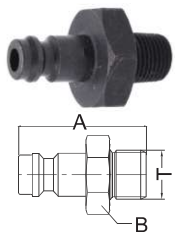

Ordering code

EM 10 - SF - 01 B

- ◆ Mini European series
- ◆ Body size
10: 1/8"
- ◆ Coupling type
SF: Female socket
SM: Male socket
SH: Hose barb socket
SN: Nut lock socket
PF: Female plug
PM: Male plug
PH: Hose barb plug
PN: Nut lock plug
- ◆ Thread code
01: 1/8"BSP
- ◆ Material code
B: Brass
S: Carbon steel
SS: Stainless steel SUS304/303

EM Series European Mini Type Quick Coupling

 Self sealing socket+Thru-type plug

Sockets/Couplers

Female Pipe Thread

Model	Body Size	Thread -T	Overall (A)	Hex Size (B)	Diameter (D)
EM10-SF-01	1/8	1/8"NPT	38	15	18

Male Pipe Thread

Model	Body Size	Thread -T	Overall (A)	Hex Size (B)	Diameter (D)
EM10-SM-01	1/8	1/8"NPT	38	15	18

Standard Hose Barb

Model	Body Size	Hose I.D.	Overall (A)	Hex Size (B)	Diameter (D)
EM10-SH-1/8	1/8	1/8"	45	15	18

Plugs/Nipples

Female Pipe Thread

Model	Body Size	Thread -T	Overall (A)	Hex Size (B)	Diameter (D)
EM20-PF-02	1/8	1/8"NPT	39	14	

Male Pipe Thread

Model	Body Size	Thread -T	Overall (A)	Hex Size (B)	Diameter (D)
EM20-PM-02	1/8	1/8"NPT	39	14	