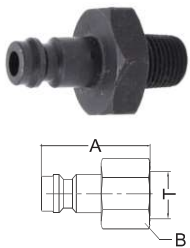

EM Series European Mini Type Quick Coupling

 Self sealing socket+Thru-type plug

Sockets/Couplers

Female Pipe Thread

Model	Body Size	Thread -T	Overall (A)	Hex Size (B)	Diameter (D)
EM10-SF-01	1/8	1/8"NPT	38	15	18

Male Pipe Thread

Model	Body Size	Thread -T	Overall (A)	Hex Size (B)	Diameter (D)
EM10-SM-01	1/8	1/8"NPT	38	15	18

Standard Hose Barb

Model	Body Size	Hose I.D.	Overall (A)	Hex Size (B)	Diameter (D)
EM10-SH-1/8	1/8	1/8"	45	15	18

Plugs/Nipples

Female Pipe Thread

Model	Body Size	Thread -T	Overall (A)	Hex Size (B)	Diameter (D)
EM20-PF-02	1/8	1/8"NPT	39	14	

Male Pipe Thread

Model	Body Size	Thread -T	Overall (A)	Hex Size (B)	Diameter (D)
EM20-PM-02	1/8	1/8"NPT	39	14	

Standard Hose Barb

Model	Body Size	Hose I.D.	Overall (A)	Hex Size (B)	Diameter (D)
EM20-PH-02	1/8	1/8"	39	14	