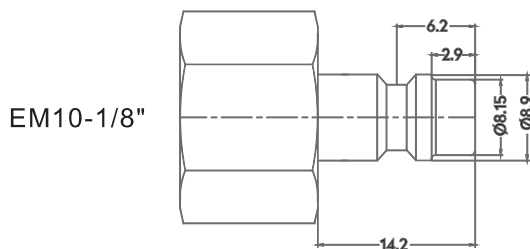

Plug profile

Specification

Series	EM10
Body Size(in.)	1/8"
Rated Pressure(MPa)	1.0MPa
Temperature Range	-10°C ~ +70°C
Locking Device	4 balls