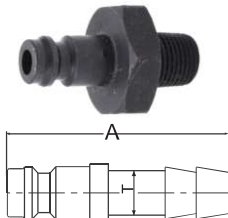

EM Series European Mini Type Quick Coupling

 Self sealing socket+Thru-type plug

Sockets/Couplers

Female Pipe Thread

Model	Body Size	Thread -T	Overall (A)	Hex Size (B)	Diameter (D)
EM10-SF-01	1/8	1/8"NPT	38	15	18

Male Pipe Thread

Model	Body Size	Thread -T	Overall (A)	Hex Size (B)	Diameter (D)
EM10-SM-01	1/8	1/8"NPT	38	15	18

Standard Hose Barb

Model	Body Size	Hose I.D.	Overall (A)	Hex Size (B)	Diameter (D)
EM10-SH-1/8	1/8	1/8"	45	15	18

Plugs/Nipples

Female Pipe Thread

Model	Body Size	Thread -T	Overall (A)	Hex Size (B)	Diameter (D)
EM20-PF-02	1/8	1/8"NPT	39	14	

Male Pipe Thread

Model	Body Size	Thread -T	Overall (A)	Hex Size (B)	Diameter (D)
EM20-PM-02	1/8	1/8"NPT	39	14	

Standard Hose Barb

Model	Body Size	Hose I.D.	Overall (A)	Hex Size (B)	Diameter (D)
EM20-PH-02	1/8	1/8"	39	14	