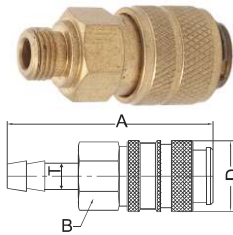

Ordering code

EM 10 - SF - 01 B

- ◆ Mini European series
- ◆ Body size
10: 1/8"
- ◆ Coupling type
SF: Female socket
SM: Male socket
SH: Hose barb socket
SN: Nut lock socket
PF: Female plug
PM: Male plug
PH: Hose barb plug
PN: Nut lock plug
- ◆ Thread code
01: 1/8"BSP
- ◆ Material code
B: Brass
S: Carbon steel
SS: Stainless steel SUS304/303

EM Series European Mini Type Quick Coupling

 Self sealing socket+Thru-type plug

Sockets/Couplers

Female Pipe Thread

Model	Body Size	Thread -T	Overall (A)	Hex Size (B)	Diameter (D)
EM10-SF-01	1/8	1/8"NPT	38	15	18

Male Pipe Thread

Model	Body Size	Thread -T	Overall (A)	Hex Size (B)	Diameter (D)
EM10-SM-01	1/8	1/8"NPT	38	15	18

Standard Hose Barb

Model	Body Size	Hose I.D.	Overall (A)	Hex Size (B)	Diameter (D)
EM10-SH-1/8	1/8	1/8"	45	15	18

Plugs/Nipples

Female Pipe Thread

Model	Body Size	Thread -T	Overall (A)	Hex Size (B)	Diameter (D)
EM20-PF-02	1/8	1/8"NPT	39	14	

Male Pipe Thread

Model	Body Size	Thread -T	Overall (A)	Hex Size (B)	Diameter (D)
EM20-PM-02	1/8	1/8"NPT	39	14	