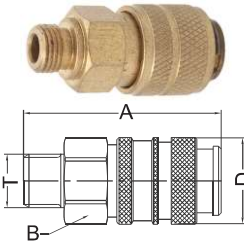

Ordering code

EM 10 - SF - 01 B

- ◆ Mini European series
- ◆ Body size
10: 1/8"
- ◆ Coupling type
SF: Female socket
SM: Male socket
SH: Hose barb socket
SN: Nut lock socket
PF: Female plug
PM: Male plug
PH: Hose barb plug
PN: Nut lock plug
- ◆ Thread code
01: 1/8"BSP
- ◆ Material code
B: Brass
S: Carbon steel
SS: Stainless steel SUS304/303

EM Series European Mini Type Quick Coupling

 Self sealing socket+Thru-type plug

Sockets/Couplers

Female Pipe Thread

Model	Body Size	Thread -T	Overall (A)	Hex Size (B)	Diameter (D)
EM10-SF-01	1/8	1/8"NPT	38	15	18

Male Pipe Thread

Model	Body Size	Thread -T	Overall (A)	Hex Size (B)	Diameter (D)
EM10-SM-01	1/8	1/8"NPT	38	15	18

Standard Hose Barb

Model	Body Size	Hose I.D.	Overall (A)	Hex Size (B)	Diameter (D)
EM10-SH-1/8	1/8	1/8"	45	15	18

Plugs/Nipples

Female Pipe Thread

Model	Body Size	Thread -T	Overall (A)	Hex Size (B)	Diameter (D)
EM20-PF-02	1/8	1/8"NPT	39	14	

Male Pipe Thread

Model	Body Size	Thread -T	Overall (A)	Hex Size (B)	Diameter (D)
EM20-PM-02	1/8	1/8"NPT	39	14	